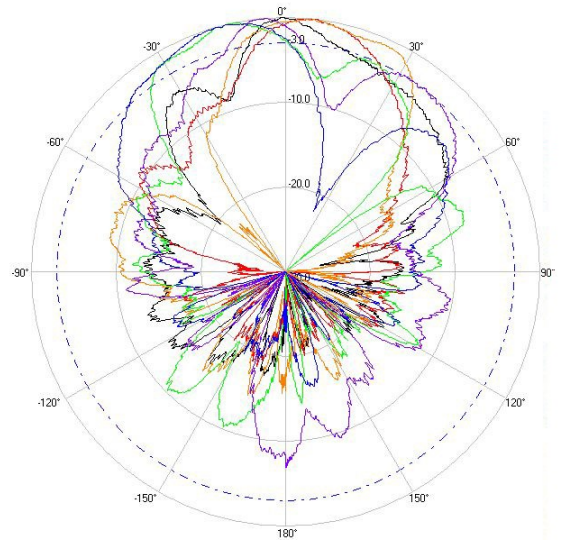

> Part Number: **ATS-OP-245-810-6RPTP-36**

> **2.45 GHZ**

> **5.5 GHZ**

H-Plane

H-Plane

V-Plane

V-Plane

Radiation Pattern Legend

Lead 1: Black Lead 2: Red Lead 3: Orange Lead 4: Green Lead 5: Blue Lead 6: Purple