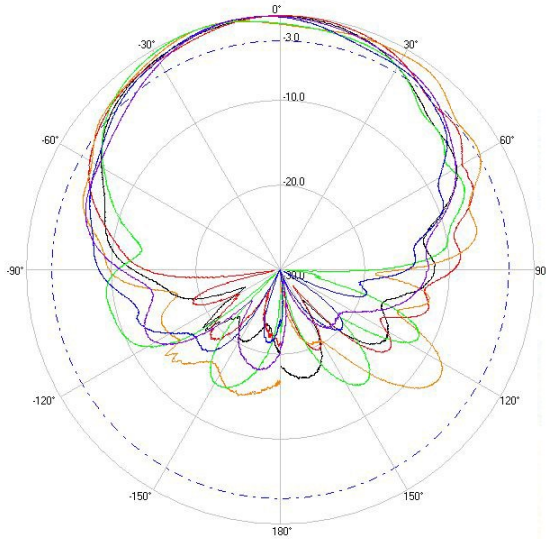

> Part Number: **ATS-OP-245-810-6RPTP-36**

> **2.45 GHZ**

> **5.5 GHZ**

H-Plane

H-Plane

V-Plane

V-Plane

Radiation Pattern Legend

Lead 1: Black Lead 2: Red Lead 3: Orange Lead 4: Green Lead 5: Blue Lead 6: Purple