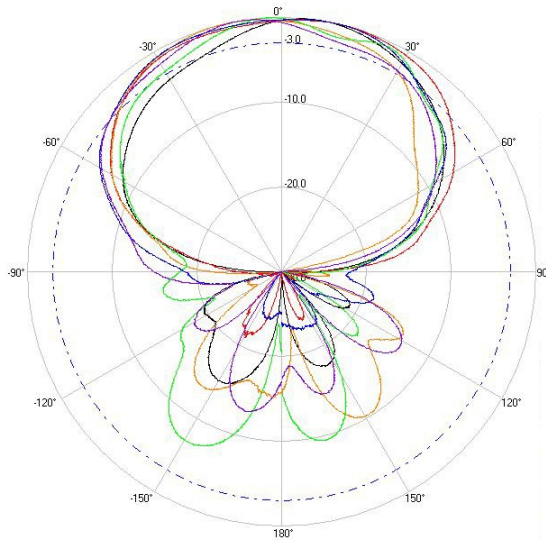

> Part Number: **ATS-OP-245-810-6RPTP-36**

> **2.45 GHZ**

> **5.5 GHZ**

H-Plane

H-Plane

V-Plane

V-Plane

Radiation Pattern Legend

Lead 1: Black Lead 2: Red Lead 3: Orange Lead 4: Green Lead 5: Blue Lead 6: Purple