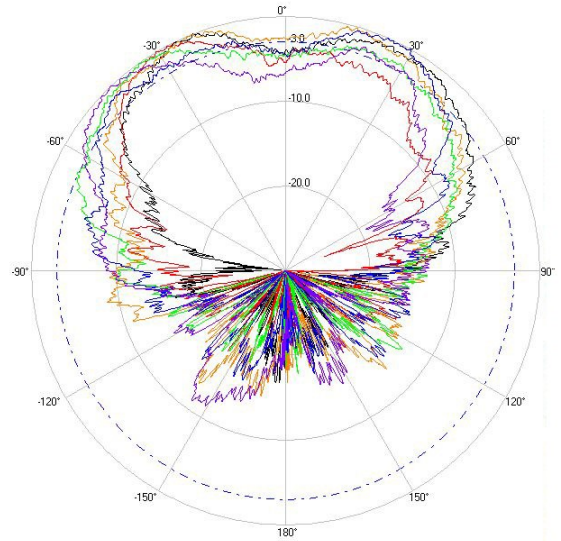

> Part Number: **ATS-OP-245-810-6RPTP-36**

> **2.45 GHZ**

> **5.5 GHZ**

H-Plane

H-Plane

V-Plane

V-Plane

Radiation Pattern Legend

Lead 1: Black Lead 2: Red Lead 3: Orange Lead 4: Green Lead 5: Blue Lead 6: Purple